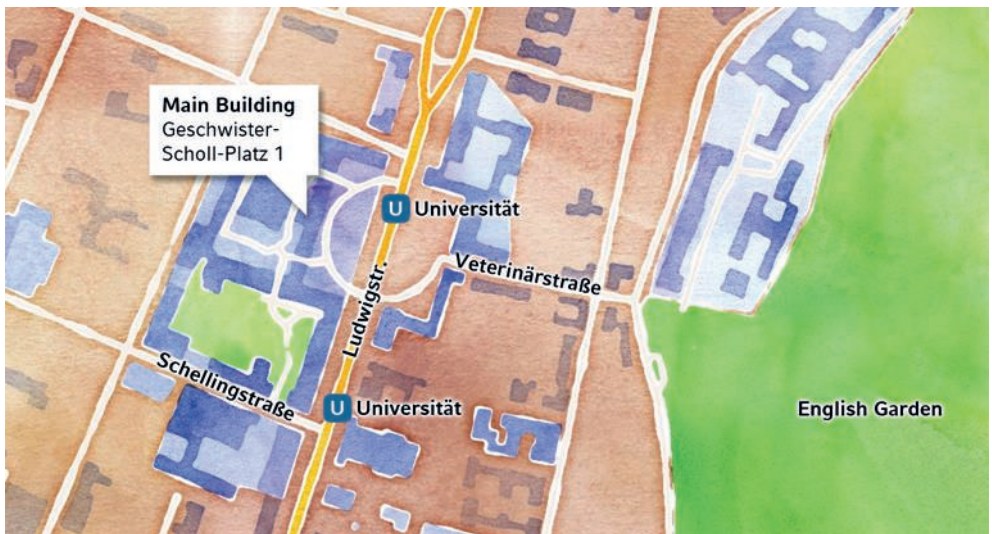

LMU

**LUDWIG-
MAXIMILIANS-
UNIVERSITÄT
MÜNCHEN**

**INTERNATIONALE ANGELEGENHEITEN
INTERNATIONAL OFFICE**

April 6, 2017

WELCOME DAY

Erasmus+ / LMUexchange Students

Geschwister-Scholl-Platz 1
Ground floor

Main entrance

Geschwister-Scholl-Platz 1
1st floor

PROGRAM "WELCOME DAY"

Time	Room	Event	
14:00 – 14:30	M118	Welcome address	
14:30 – 15:15	M118	Introduction session	EN
	M105	Introduction session	D
15:15 – 15:30	M118	IT	EN
15:30 – 15:45	M118	Sport for Students	
15:15 – 15:30	M105	German Language Courses	D
15:30 – 15:55	M105	Student groups present their social programs (MESA, TutoRIA, SMD, and AKASIA)	
15:45 – 15:50	M118	Intercultural counselling	EN
15:50 – 16:05	M118	German Language Courses	
16:05 – 16:30	M118	Student groups present their social programs (MESA, TutoRIA, SMD, and AKASIA)	
15:55 – 16:10	M105	IT	D
16:10 – 16:25	M105	Sport for Students	
16:25 – 16:30	M105	Intercultural counselling	
16:30 – 17:30	Lichthof	Information booths in the Lichthof (ground floor) – International Affairs – Language courses (IUCM, DkFA, DUO) – Student und Arbeitsmarkt (employment & internships) – Housing – MESA, TutoRIA, SMD, NOMIKAI – Munich International Orchestra, MiCapella – u.kino – KHG, ESG, IHV – Information about health insurance – Sport for Students – Refreshments & prizes for quiz winners – Sale of MESA cards etc.	

LOCATION

Ludwig-Maximilians-Universität München Hauptgebäude (Main Building), Lichthof

Geschwister-Scholl-Platz 1
80539 München

Getting there

- public transport to Universität
via subway („U-Bahn“) U3 or U6
- walking distance 2 minutes